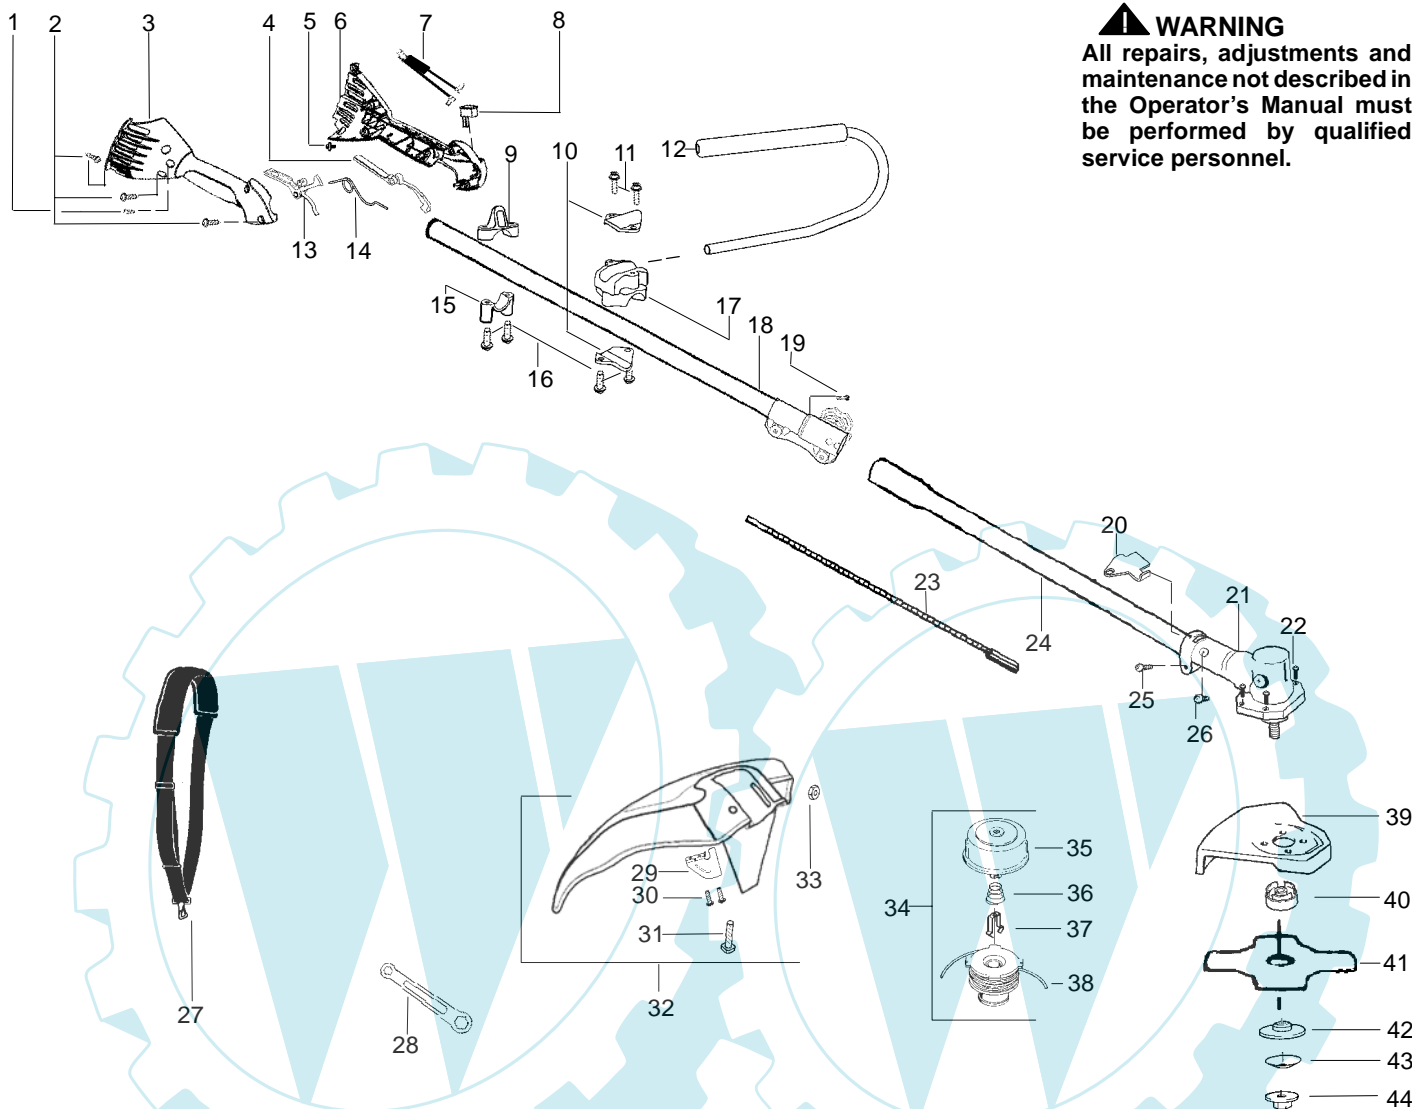

**▲ WARNING**  
All repairs, adjustments and maintenance not described in the Operator's Manual must be performed by qualified service personnel.

Ref.	Part No.	Description	Ref.	Part No.	Description	Ref.	Part No.	Description
1.	530015805	Screw-alignment	19.	530016344	Screw	37.	530401957	Retainer-Spool
2.	530015886	Screw	20.	530057554	Bracket-Shield	38.	530056500	Assy-Wound Spool
3.	545018902	Hsg.-Throttle-right	21.	530096100	Gearbox	39.	530071947	Kit-Metal Shield
4.	545017601	Lockout-Throttle	22.	530016312	Screw	40.	530095815	Dust cup
5.	530016326	Screw-Cable Ret.	23.	530096218	Shaft-Flex (lower)	41.	545025801	Assy.-Weed Blade
6.	545018702	Hsg.-Throttle-left	24.	530071948	Assy-Lower Shaft	42.	530095816	Washer
7.	530058843	Assy-Wire	25.	530016014	Screw	43.	530016240	Washer-Belleville
8.	530069572	Kit-Switch	26.	530016224	Screw	44.	530015793	Nut-Flange
9.	530057986	Clamp-Harness(upper)	27.	530092085	Shoulder Strap	Not Shown		
10.	530058563	Clamp-Bracket	28.	530056401	Wrench	---		Operator Manual
11.	530015886	Screw	29.	530052286	Limiters-Line	530165935		(Euro)
12.	530071954	Kit-Handlebar (incl. grip, cap, decal)	30.	530015814	Screw	530165934		(Scan)
13.	545017701	Trigger-Throttle	31.	530015820	Bolt	530165936		(Euro II)
14.	530016473	Spring-lockout	32.	545026701	Kit-Shield Assy. (incl. 28,29,30,31,33)	530165937		(Euro III)
15.	530057987	Clamp-Harness(lower)	33.	530015197	Nut	530165939		(Euro IV)
16.	530015940	Screw	34.	530056498	Assy-Cutting Head (Incl. 35,36,37,38)	530165940		(Euro V)
17.	545024501	Clamp-Handlebar	35.	530095772	Assy-Hub/Arbor	530165938		(Turkish)
18.	545024801	Kit-Upper Shaft (Incl. Flex, clamp & 19)	36.	530053241	Spring-Return	530150377		Decal-Shaft Warning
						530056335		Decal-Blade Direction
						530031159		Wrench-Hex 5/32"
						530150313		Decal-Warning
						502035505		Guard-Transport