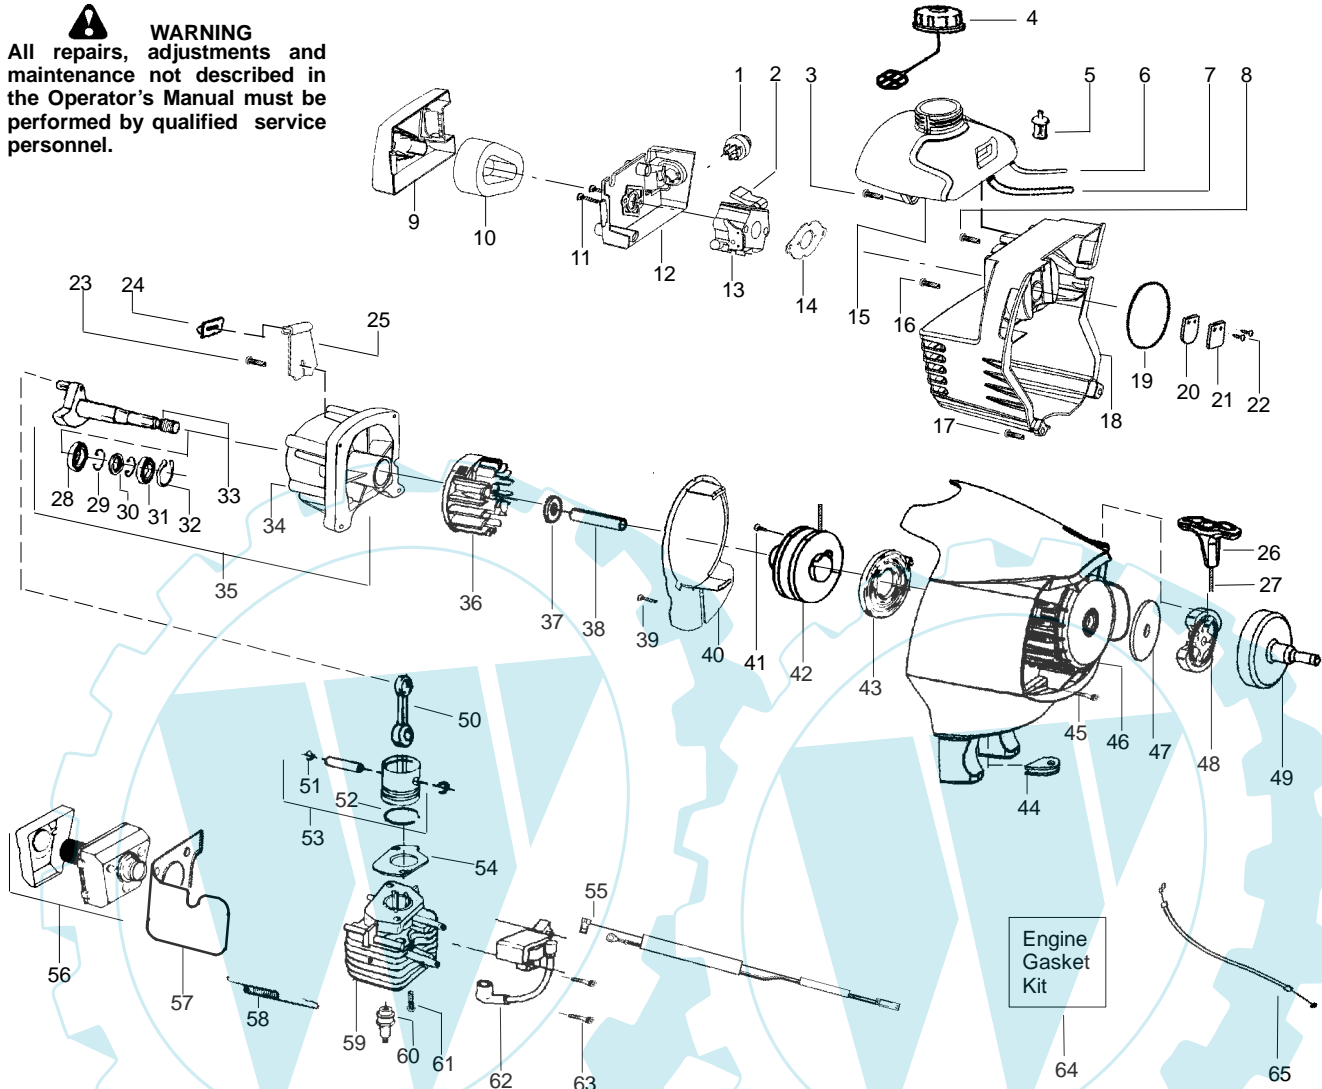

PARTS LIST NO. 530165445		PARTNER PARTS LIST	MODEL(s) T330	
DATE 3/28/05	Replaces 3/01/05 - 530165445-01		Note: Illustration may differ from actual model due to design changes	PAGE NO. 2

WARNING
All repairs, adjustments and maintenance not described in the Operator's Manual must be performed by qualified service personnel.

Ref.	Part No.	Description	Ref.	Part No.	Description	Ref.	Part No.	Description
1.	530047721	Bulb-Purge	24.	530055492	Isolator-Tank	48.	530055122	Assy-Clutch
2.	530071717	Kit-Choke Lever	25.	530054941	Ret.-Tank	49.	530028799	Drum-Clutch
3.	530015843	Screw-tank	26.	530058742	Handle-Starter	50.	530010960	Assy-Conn. Rod
4.	530057736	Cap-Fuel w/ret.	27.	530071325	Kit-Rope	51.	530015162	Ret.-Piston pin
5.	530095646	Assy-Fuel pickup	28.	530032103	Bearing-Inner	52.	530012595	Ring-Piston
6.	530069247	Kit-Carb/Purge fuel line	29.	530015787	Retainer	53.	530072000	Kit-Piston (Incl. 51,52)
7.	530069216	Kit-Tank/Purge fuel line	30.	530019158	Seal	54.	530071401	Gasket-Cylinder(kit)
8.	530015775	Screw	31.	530032102	Bearing-Outer	55.	530058846	Assy-Leadwire
9.	530150088	Cover-Air box	32.	530015789	Ret.-Crankshaft	56.	530069310	Kit-Muffler
10.	530054946	Filter-Air	33.	530028807	Assy-Crankshaft	57.	530058957	Shield
11.	530015849	Screw-Carb.	34.	530012514	Assy-Crankcase (Incl. 28-31)	58.	530036409	Spring-Muffler
12.	530150080	Box-Air	35.	530071685	Assy-C'case/C'shaft	59.	530012490	Cylinder
13.	530071637	Assy-Carb(WT628)	36.	530055524	Assy-Flywheel	60.	952030249	Plug-Spark(RCJ-6Y)
(Note: Repair kits are not available for this carburetor)			37.	530016030	Washer	61.	530001624	Bolt-Cyl. 1/4-20"
14.	530071401	Gasket-Carb.(kit)	38.	530055620	Spacer	62.	530039218	Module-Ignition
15.	530150092	Assy-Fuel Tank	39.	530015775	Screw-Baffle	63.	530016357	Screw-Module
16.	530015771	Screw-Crankcase	40.	530054939	Plate-Baffle	64.	530071401	Kit-Gasket (Incl. 14,19, 54)
17.	530015952	Screw-Shroud	41.	530016391	Screw-Rope	65.	545026801	Assy-Throttle cable
18.	530150089	Shroud w/heat shield	42.	530071399	Kit-Pulley(incl.41)			
19.	530071401	O-ring-Shroud (kit)	43.	530042086	Spring-Starter			
20.	530027593	Valve-Reed	44.	530019182	Grommet			
21.	530054596	Stop-Reed	45.	530015810	Screw-F/hsg.			
22.	530016064	Screw-Reed stop	46.	530055248	Assy.-Fan Housing			
23.	530015875	Screw-Retainer	47.	530094189	Washer-Clutch			

✓ = NEW PART NUMBER FOR THIS IPL

* = REFER TO THE SERVICE REFERENCE INDICATED FOR MORE INFORMATION. (LOCATED AT END OF IPL)